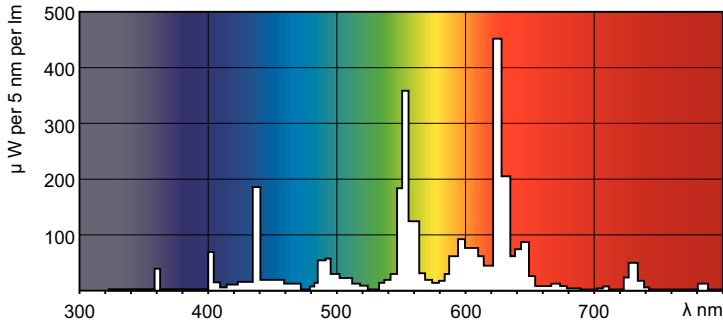

MASTER TL5 Circular

MASTER TL5 Circular 22W/830 1CT/10

This circular TL5 lamp (tube diameter 16 mm) offers extended design possibilities. The slim tube allows the creation of extremely flat luminaires and enables omnidirectional light distribution. It is suitable for a wide range of professional and semi-professional applications, and is ideal for use in shops, offices and public areas with unconventional layouts.

Product data

General Information		Lamp Current (Nom)	
Cap-Base	2GX13	0.300 A	
Flux measurement reference	Sphere	Controls and Dimming	
Light Technical		Dimmable	Yes
Color Code	830 [CCT of 3000K]	Mechanical and Housing	
Luminous Flux	1,800 lm	Bulb Shape	C-T5
Color Designation	Warm White (WW)	Approval and Application	
Chromaticity Coordinate X (Nom)	0.44	Energy Efficiency Class	G
Chromaticity Coordinate Y (Nom)	0.403	Mercury (Hg) Content (Max)	4 mg
Correlated Color Temperature (Nom)	3000 K	Mercury (Hg) Content (Nom)	4 mg
Luminous Efficacy (rated) (Nom)	82 lm/W	Energy Consumption kWh/1000 h	24 kWh
Color rendering index (CRI)	81	EPREL Registration Number	423618
Operating and Electrical		Product Data	
Power Consumption	23.5 W	Order product name	MASTER TL5 Circular 22W/830 1CT/10

MASTER TL5 Circular

Full product name	MASTER TL5 Circular 22W/830 1CT/10
Full product code	871150064095625
Order code	927965083013
Material Nr. (12NC)	927965083013
Numerator - Quantity Per Pack	1

EAN/UPC - Product/Case	8711500640956
Numerator - Packs per outer box	10
EAN/UPC - Case	8711500640963

Dimensional drawing

Product	D (max)	D (min)	E (min)	E (max)	I (min)	I (max)
MASTER TL5 Circular 22W/830 1CT/10	18 mm	14 mm	220 mm	230 mm	187 mm	197 mm

Photometric data

Spectral Power Distribution Colour - MASTER TL5 Circular 22W/830 1CT/10