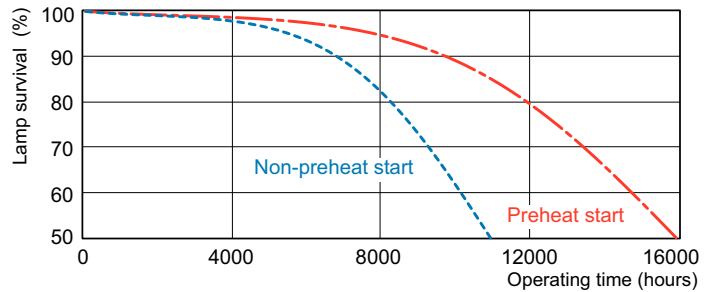

Life Expectancy Diagram - MASTER TL5 Circular 22W/830 1CT/10