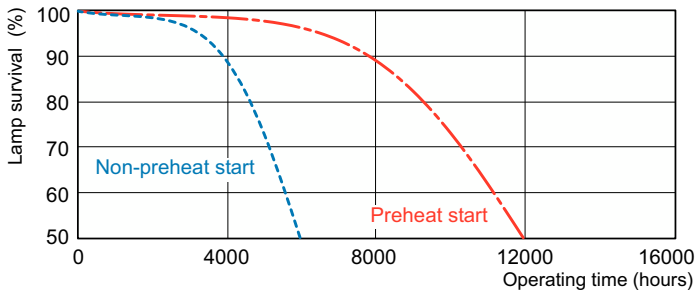

Lifetime

Life Expectancy Diagram - MASTER TL5 Circular 22W/830 1CT/10