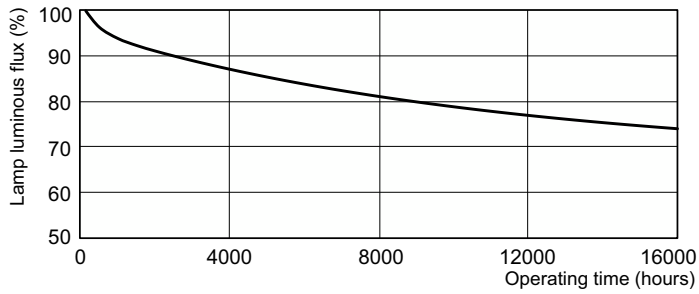

Product data

General Information		Lamp Current (Nom)	
Cap-Base	2GX13	0.300 A	
Flux measurement reference	Sphere	Controls and Dimming	
Light Technical		Dimmable	Yes
Color Code	830 [CCT of 3000K]	Mechanical and Housing	
Luminous Flux	1,800 lm	Bulb Shape	C-T5
Color Designation	Warm White (WW)	Approval and Application	
Chromaticity Coordinate X (Nom)	0.44	Energy Efficiency Class	G
Chromaticity Coordinate Y (Nom)	0.403	Mercury (Hg) Content (Max)	4 mg
Correlated Color Temperature (Nom)	3000 K	Mercury (Hg) Content (Nom)	4 mg
Luminous Efficacy (rated) (Nom)	82 lm/W	Energy Consumption kWh/1000 h	24 kWh
Color rendering index (CRI)	81	EPREL Registration Number	423618
Operating and Electrical		Product Data	
Power Consumption	23.5 W	Order product name	MASTER TL5 Circular 22W/830 1CT/10

Dimensional drawing

Product	D (max)	D (min)	E (min)	E (max)	I (min)	I (max)
MASTER TL5 Circular 22W/830 1CT/10	18 mm	14 mm	220 mm	230 mm	187 mm	197 mm

Photometric data

Spectral Power Distribution Colour - MASTER TL5 Circular 22W/830 1CT/10

Lifetime

Life Expectancy Diagram - MASTER TL5 Circular 22W/830 1CT/10

Life Expectancy Diagram - MASTER TL5 Circular 22W/830 1CT/10

MASTER TL5 Circular

Lifetime

Lumen Maintenance Diagram - MASTER TL5 Circular 22W/830 1CT/10