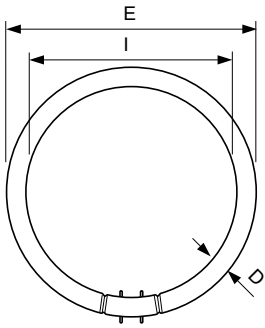

MASTER TL5 Circular

MASTER TL5 Circular 22W/830 1CT/10

This circular TL5 lamp (tube diameter 16 mm) offers extended design possibilities. The slim tube allows the creation of extremely flat luminaires and enables omnidirectional light distribution. It is suitable for a wide range of professional and semi-professional applications, and is ideal for use in shops, offices and public areas with unconventional layouts.

Product data

General Information		Lamp Current (Nom)	
Cap-Base	2GX13	0.300 A	
Flux measurement reference	Sphere	Controls and Dimming	
Light Technical		Dimmable	Yes
Color Code	830 [CCT of 3000K]	Mechanical and Housing	
Luminous Flux	1,800 lm	Bulb Shape	C-T5
Color Designation	Warm White (WW)	Approval and Application	
Chromaticity Coordinate X (Nom)	0.44	Energy Efficiency Class	G
Chromaticity Coordinate Y (Nom)	0.403	Mercury (Hg) Content (Max)	4 mg
Correlated Color Temperature (Nom)	3000 K	Mercury (Hg) Content (Nom)	4 mg
Luminous Efficacy (rated) (Nom)	82 lm/W	Energy Consumption kWh/1000 h	24 kWh
Color rendering index (CRI)	81	EPREL Registration Number	423618
Operating and Electrical		Product Data	
Power Consumption	23.5 W	Order product name	MASTER TL5 Circular 22W/830 1CT/10

MASTER TL5 Circular

Full product name	MASTER TL5 Circular 22W/830 1CT/10
Full product code	871150064095625
Order code	927965083013
Material Nr. (12NC)	927965083013
Numerator - Quantity Per Pack	1

EAN/UPC - Product/Case	8711500640956
Numerator - Packs per outer box	10
EAN/UPC - Case	8711500640963

Dimensional drawing

Product	D (max)	D (min)	E (min)	E (max)	I (min)	I (max)
MASTER TL5 Circular 22W/830 1CT/10	18 mm	14 mm	220 mm	230 mm	187 mm	197 mm

Photometric data

Spectral Power Distribution Colour - MASTER TL5 Circular 22W/830 1CT/10