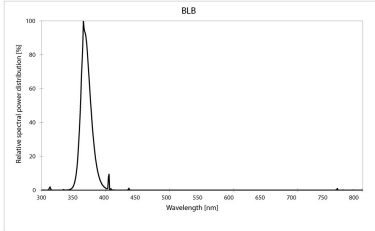

Blacklight BL368 Linear T8

F25W T8 BL368 18"
0002166

Ambient temperature for maximum luminous flux (°C)	25
Light colour	BL368 Blacklight
Adjustable chromaticity	N

Electrical data

Wattage (W)	25.00
Current (A)	0.6
Mains voltage (V)	230-240V
Control gear required	Yes
Transformer required	No
Dimmable	No
Dimming method	N/A

Lifetime data

Average life (Nominal) (h)	10000

Physical data

Nominal Product Length (mm)	450.0
Nominal Product Diameter (mm)	26
Max. Length base to base (mm) - A	437.4
Length base to pin Min-Max (mm) - B	442.1-444.5
Max. Lamp Length (mm) - C/L	451.6
Max. Lamp Diameter (mm) - D	28.0
Weight (kg)	0.063

Packaging

Single packaging type	Carton
Product EAN number	5410288021669
Packaging single length / height (cm)	45.2
Packaging single width (cm)	2.9
Packaging single depth (cm)	2.8
DUN14 (outer)	15410288021666
Units per outer package	25
Packaging outer length / height (cm)	48.0
Packaging outer width (cm)	15.5
Packaging outer depth (cm)	15.0

Safety data

Lamp mercury content (mg)	2.80
Optimal operating condition (°C)	-15-40
Breakage cleaning instructions	Applicable
Recommendation for disposal at end of life	Applicable
Special purpose lamp	Yes
Intended purpose	Flykilling - Insect attraction
Suitable for household illumination	No
Safety message	Not suitable for household

Blacklight BL368 Linear T8 F25W T8 BL368 18" 0002166

PHOTOMETRY

TECHNICAL DRAWINGS