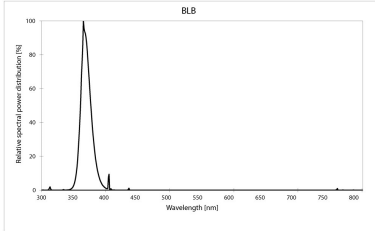

Blacklight BL368 Linear T12

F40W T12 BL368 24

0001638

Optical data

Ambient temperature for maximum luminous flux (°C)	25
Light colour	BL368 Blacklight
Adjustable chromaticity	N

Electrical data

Wattage (W)	40.00
Mains voltage (V)	230-240V
Control gear required	Yes
Transformer required	No
Dimmable	No
Dimming method	N/A

Lifetime data

Average life (Nominal) (h)	10000

Physical data

Nominal Product Length (mm)	600.0
Nominal Product Diameter (mm)	38
Max. Length base to base (mm) - A	589.8
Length base to pin Min-Max (mm) - B	594.5-596.9
Max. Lamp Length (mm) - C/L	604.0
Max. Lamp Diameter (mm) - D	40.5
Weight (kg)	0.142

Packaging

Single packaging type	Carton
Product EAN number	5410288016382
Packaging single length / height (cm)	60.3
Packaging single width (cm)	4.3
Packaging single depth (cm)	4.1
DUN14 (outer)	15410288016389
Units per outer package	25
Packaging outer length / height (cm)	63.0
Packaging outer width (cm)	22.0
Packaging outer depth (cm)	21.0

Safety data

Lamp mercury content (mg)	9.00
Optimal operating condition (°C)	-20-40
Breakage cleaning instructions	Applicable
Recommendation for disposal at end of life	Applicable
Special purpose lamp	Yes
Intended purpose	Flykilling - Insect attraction
Suitable for household illumination	No
Safety message	Not suitable for household

Blacklight BL368 Linear T12 F40W T12 BL368 24 0001638

PHOTOMETRY

TECHNICAL DRAWINGS