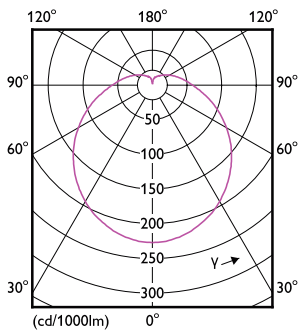

Product data

General Information		Power Consumption	
Cap-Base	E27 [E27]	Power Consumption	9 W
Nominal lifetime	15,000 hour(s)	Lamp Current (Nom)	75 mA
Switching Cycle	50,000	Wattage Equivalent	70 W
Rated Lifetime (Hours)	15,000 hour(s)	Starting Time (Nom)	0.5 s
Lighting Technology	LED	Warm-up time to 60% light	instant full light s
		Power Factor (Fraction)	0.51
		Voltage (Nom)	220-240 V
Light Technical		Temperature	
Color Code	827 [CCT of 2700K]	T-Case Maximum (Nom)	80 °C
Color Code	827 [CCT of 2700K]		
Beam Angle (Nom)	120 degree(s)	Controls and Dimming	
Luminous Flux	980 lumen	Dimmable	No
Color Designation	Warm White (WW)		
Correlated Color Temperature (Nom)	2700 K	Mechanical and Housing	
Luminous Efficacy (rated) (Nom)	108.00 lm/W	Bulb Finish	Frosted
Color Consistency	<6	Bulb Shape	R63 [R 63mm]
Color rendering index (CRI)	80		
LLMF At End Of Nominal Lifetime (Nom)	70 %	Approval and Application	
Operating and Electrical		Suitable For Accent Lighting	No
Line Frequency	50 to 60 Hz	Energy Consumption kWh/1000 h	9 kWh
Input Frequency	50 to 60 Hz		

CorePro LEDspot MV

EU RoHS compliant	Yes
Product Data	
Full product code	871951431198500
Order product name	ESS LEDspot 9W 980lm E27 R63 827
Order code	929002965887
Numerator - Quantity Per Pack	1

Numerator - Packs per outer box	12
Material number (12NC)	929002965887
Full product name	ESS LEDspot 9W 980lm E27 R63 827
EAN/UPC - Case	8719514311992

Dimensional drawing

Product	D	C
ESS LEDspot 9W 980lm E27 R63 827	63 mm	102 mm

Photometric data

Light Distribution Diagram - ESS LEDspot 9W 980lm E27 R63 827

General uniform lighting - ESS LEDspot 9W 980lm E27 R63 827