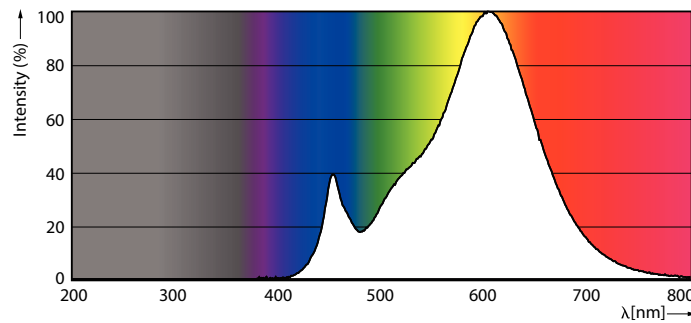

Product data

General Information		Power Consumption	
Cap-Base	E27 [E27]	Power Consumption	9 W
Nominal lifetime	15,000 hour(s)	Lamp Current (Nom)	75 mA
Switching Cycle	50,000	Wattage Equivalent	70 W
Rated Lifetime (Hours)	15,000 hour(s)	Starting Time (Nom)	0.5 s
Lighting Technology	LED	Warm-up time to 60% light	instant full light s
		Power Factor (Fraction)	0.51
		Voltage (Nom)	220-240 V
Light Technical		Temperature	
Color Code	827 [CCT of 2700K]	T-Case Maximum (Nom)	80 °C
Color Code	827 [CCT of 2700K]		
Beam Angle (Nom)	120 degree(s)	Controls and Dimming	
Luminous Flux	980 lumen	Dimmable	No
Color Designation	Warm White (WW)		
Correlated Color Temperature (Nom)	2700 K	Mechanical and Housing	
Luminous Efficacy (rated) (Nom)	108.00 lm/W	Bulb Finish	Frosted
Color Consistency	<6	Bulb Shape	R63 [R 63mm]
Color rendering index (CRI)	80		
LLMF At End Of Nominal Lifetime (Nom)	70 %	Approval and Application	
Operating and Electrical		Suitable For Accent Lighting	No
Line Frequency	50 to 60 Hz	Energy Consumption kWh/1000 h	9 kWh
Input Frequency	50 to 60 Hz		

Dimensional drawing

Product	D	C
ESS LEDspot 9W 980lm E27 R63 827	63 mm	102 mm

Photometric data

Light Distribution Diagram - ESS LEDspot 9W 980lm E27 R63 827

General uniform lighting - ESS LEDspot 9W 980lm E27 R63 827

Spectral Power Distribution Colour - ESS LEDspot 9W 980lm E27 R63 827

CorePro LEDspot MV

Lifetime

Life Expectancy Diagram - ESS LEDspot 9W 980lm E27 R63 827

Lumen Maintenance Diagram - ESS LEDspot 9W 980lm E27 R63 827