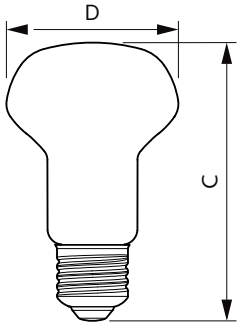

Product data

General Information		Power Consumption	
Cap-Base	E27 [E27]	Power Consumption	9 W
Nominal lifetime	15,000 hour(s)	Lamp Current (Nom)	75 mA
Switching Cycle	50,000	Wattage Equivalent	70 W
Rated Lifetime (Hours)	15,000 hour(s)	Starting Time (Nom)	0.5 s
Lighting Technology	LED	Warm-up time to 60% light	instant full light s
		Power Factor (Fraction)	0.51
		Voltage (Nom)	220-240 V
Light Technical		Temperature	
Color Code	827 [CCT of 2700K]	T-Case Maximum (Nom)	80 °C
Color Code	827 [CCT of 2700K]		
Beam Angle (Nom)	120 degree(s)	Controls and Dimming	
Luminous Flux	980 lumen	Dimmable	No
Color Designation	Warm White (WW)		
Correlated Color Temperature (Nom)	2700 K	Mechanical and Housing	
Luminous Efficacy (rated) (Nom)	108.00 lm/W	Bulb Finish	Frosted
Color Consistency	<6	Bulb Shape	R63 [R 63mm]
Color rendering index (CRI)	80		
LLMF At End Of Nominal Lifetime (Nom)	70 %	Approval and Application	
Operating and Electrical		Suitable For Accent Lighting	No
Line Frequency	50 to 60 Hz	Energy Consumption kWh/1000 h	9 kWh
Input Frequency	50 to 60 Hz		

Dimensional drawing

Product	D	C
ESS LEDspot 9W 980lm E27 R63 827	63 mm	102 mm

Photometric data

Light Distribution Diagram - ESS LEDspot 9W 980lm E27 R63 827

General uniform lighting - ESS LEDspot 9W 980lm E27 R63 827