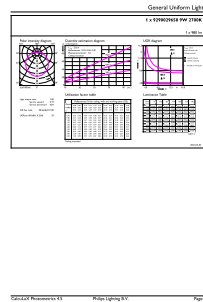

Product data

General Information		Power Consumption	
Cap-Base	E27 [E27]	Power Consumption	9 W
Nominal lifetime	15,000 hour(s)	Lamp Current (Nom)	75 mA
Switching Cycle	50,000	Wattage Equivalent	70 W
Rated Lifetime (Hours)	15,000 hour(s)	Starting Time (Nom)	0.5 s
Lighting Technology	LED	Warm-up time to 60% light	instant full light s
		Power Factor (Fraction)	0.51
		Voltage (Nom)	220-240 V
Light Technical		Temperature	
Color Code	827 [CCT of 2700K]	T-Case Maximum (Nom)	80 °C
Color Code	827 [CCT of 2700K]		
Beam Angle (Nom)	120 degree(s)	Controls and Dimming	
Luminous Flux	980 lumen	Dimmable	No
Color Designation	Warm White (WW)		
Correlated Color Temperature (Nom)	2700 K	Mechanical and Housing	
Luminous Efficacy (rated) (Nom)	108.00 lm/W	Bulb Finish	Frosted
Color Consistency	<6	Bulb Shape	R63 [R 63mm]
Color rendering index (CRI)	80		
LLMF At End Of Nominal Lifetime (Nom)	70 %	Approval and Application	
Operating and Electrical		Suitable For Accent Lighting	No
Line Frequency	50 to 60 Hz	Energy Consumption kWh/1000 h	9 kWh
Input Frequency	50 to 60 Hz		

CorePro LEDspot MV

EU RoHS compliant	Yes
Product Data	
Full product code	871951431198500
Order product name	ESS LEDspot 9W 980lm E27 R63 827
Order code	929002965887
Numerator - Quantity Per Pack	1

Numerator - Packs per outer box	12
Material number (12NC)	929002965887
Full product name	ESS LEDspot 9W 980lm E27 R63 827
EAN/UPC - Case	8719514311992

Dimensional drawing

Product	D	C
ESS LEDspot 9W 980lm E27 R63 827	63 mm	102 mm

Photometric data

Light Distribution Diagram - ESS LEDspot 9W 980lm E27 R63 827

General uniform lighting - ESS LEDspot 9W 980lm E27 R63 827