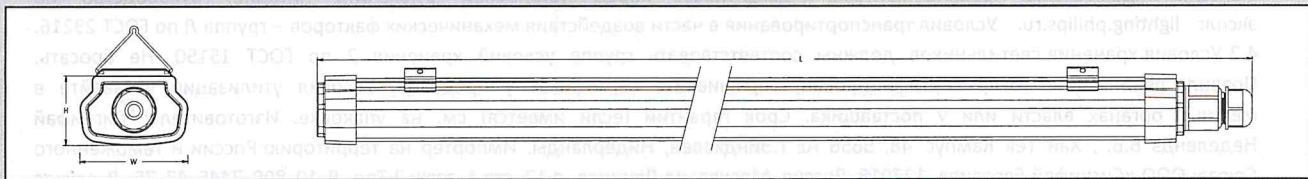

Smartbright waterproof Batten WT066C CFW

Mounting Instruction

VI.0

Type	CCT (K)	Lumen Output (lm)	Voltage	Frequency	Power(W)	Dimension LxWxH (mm)	kg
WT066C NW LED16 L600 CFW PSU	4000	1650	220-240V~	50/60Hz	16.5	598×69×43	0.27
WT066C CW LED16 L600 CFW PSU	6500	1650	220-240V~	50/60Hz	16.5	598×69×43	0.27
WT066C NW LED33 L1200 CFW PSU	6500	3300	220-240V~	50/60Hz	33	1188×69×43	0.49
WT066C CW LED33 L1200 CFW PSU	4000	3300	220-240V~	50/60Hz	33	1188×69×43	0.49
WT066C NW LED51 L1500 CFW PSU	4000	5100	220-240V~	50/60Hz	51	1488×69×43	0.61
WT066C CW LED51 L1500 CFW PSU	6500	5100	220-240V~	50/60Hz	51	1488×69×43	0.61

Installation

- Ceiling Mounting
- Wall Mounting (Horizontal)
- Suspended Mounting

Surface Mounting

Suspension Mounting

Mounting distance

Type	L600	L1200	L1500
L	300-400	700-800	900-1050

Unit (mm)

Cable Connection