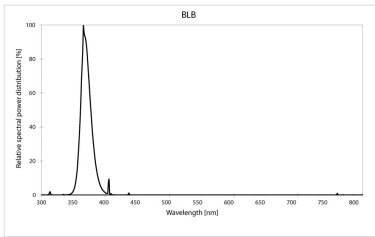

Blacklight BL368 Linear T5 F11W T5 BL368 0000097

Intended purpose	Flykilling - Insect attraction
Suitable for household illumination	No
Safety message	Not suitable for household

PHOTOMETRY

TECHNICAL DRAWINGS