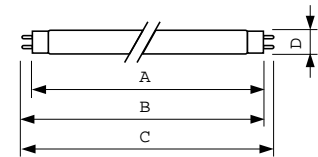

### Product data

General Information		Operating and Electrical	
Cap-Base	G13 [Medium Bi-Pin Fluorescent]	Power Consumption	36.8 W
Flux measurement reference	Sphere	Lamp Current (Nom)	0.440 A
Life to 50% Failures (Nom)	15,000 hour(s)		
Light Technical		Controls and Dimming	
Color Code	952	Dimmable	Yes
Luminous Flux	2,850 lumen		
Color Designation	Daylight	Mechanical and Housing	
Chromaticity Coordinate X (Nom)	0.34	Bulb Shape	T8 [26 mm (T8)]
Chromaticity Coordinate Y (Nom)	0.351		
Correlated Color Temperature (Nom)	5200 K	Approval and Application	
Luminous Efficacy (rated) (Nom)	77.4 lm/W	Energy Efficiency Class	G
Color rendering index (CRI)	92	Mercury (Hg) Content (Nom)	1.7 mg
		Energy Consumption kWh/1000 h	37 kWh
		EPREL Registration Number	423525

## Dimensional drawing

Product	D (max)	A (max)	B (max)	B (min)	C (max)
MASTER TL-D 90 De Luxe 36W/952 SLV/10	28 mm	1,199.4 mm	1,206.5 mm	1,204.1 mm	1,213.6 mm