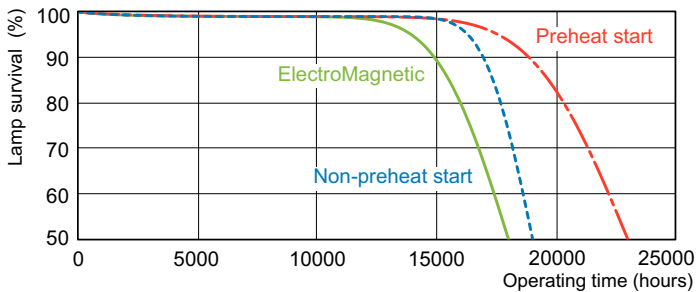

Lifetime

Life Expectancy Diagram - MASTER TL-D 90 De Luxe 36W/952 SLV/10