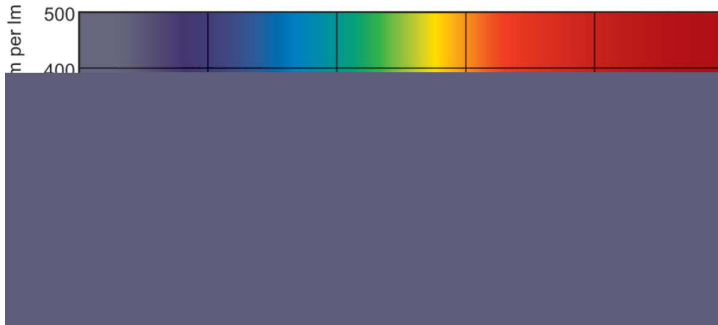

### Product data

General Information		Operating and Electrical	
Cap-Base	G13 [Medium Bi-Pin Fluorescent]	Power Consumption	36.8 W
Flux measurement reference	Sphere	Lamp Current (Nom)	0.440 A
Life to 50% Failures (Nom)	15,000 hour(s)		
Light Technical		Controls and Dimming	
Color Code	952	Dimmable	Yes
Luminous Flux	2,850 lumen		
Color Designation	Daylight	Mechanical and Housing	
Chromaticity Coordinate X (Nom)	0.34	Bulb Shape	T8 [26 mm (T8)]
Chromaticity Coordinate Y (Nom)	0.351		
Correlated Color Temperature (Nom)	5200 K	Approval and Application	
Luminous Efficacy (rated) (Nom)	77.4 lm/W	Energy Efficiency Class	G
Color rendering index (CRI)	92	Mercury (Hg) Content (Nom)	1.7 mg
		Energy Consumption kWh/1000 h	37 kWh
		EPREL Registration Number	423525

## Dimensional drawing

Product	D (max)	A (max)	B (max)	B (min)	C (max)
MASTER TL-D 90 De Luxe 36W/952 SLV/10	28 mm	1,199.4 mm	1,206.5 mm	1,204.1 mm	1,213.6 mm

## Photometric data

Spectral Power Distribution Colour - MASTER TL-D 90 De Luxe 36W/952 SLV/10