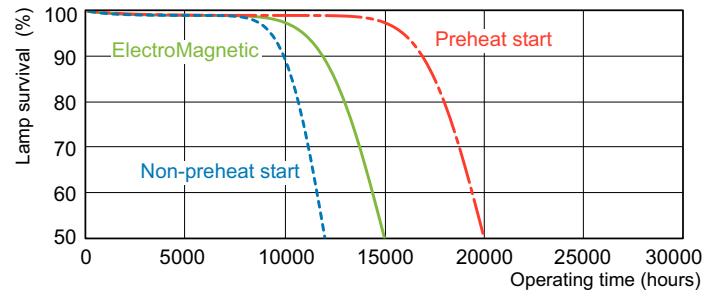

Photometric data

Spectral Power Distribution Colour - MASTER TL-D 90 Graphica 18W/952 SLV/10

Lifetime

Life Expectancy Diagram - MASTER TL-D 90 Graphica 18W/952 SLV/10

Life Expectancy Diagram - MASTER TL-D 90 Graphica 18W/952 SLV/10