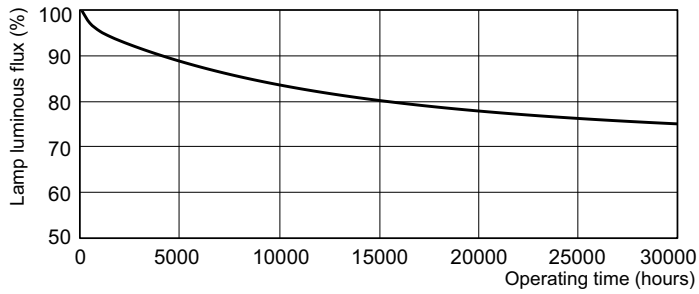

MASTER TL-D 90 Graphica

Lifetime

Lumen Maintenance Diagram - MASTER TL-D 90 Graphica 18W/952 SLV/10