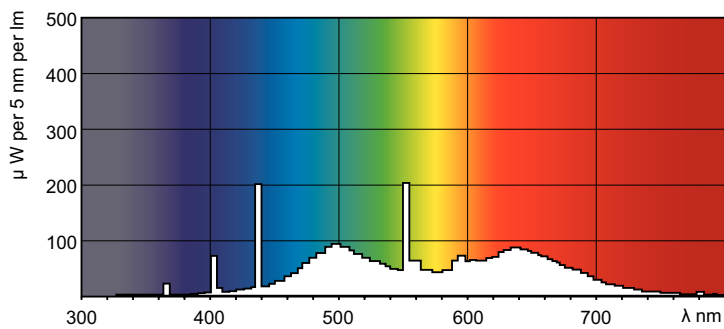

Product data

General Information	
Cap-Base	G13 [Medium Bi-Pin Fluorescent]
Flux measurement reference	Sphere
Life to 50% Failures (Nom)	8,000 hour(s)

Light Technical	
Color Code	952
Luminous Flux	960 lumen
Color Designation	Daylight
Chromaticity Coordinate X (Nom)	0.34
Chromaticity Coordinate Y (Nom)	0.351
Correlated Color Temperature (Nom)	5200 K
Luminous Efficacy (rated) (Nom)	52.2 lm/W
Color rendering index (CRI)	95

Photometric data

Spectral Power Distribution Colour - MASTER TL-D 90 Graphica 18W/952 SLV/10

Lifetime

Life Expectancy Diagram - MASTER TL-D 90 Graphica 18W/952 SLV/10

Life Expectancy Diagram - MASTER TL-D 90 Graphica 18W/952 SLV/10