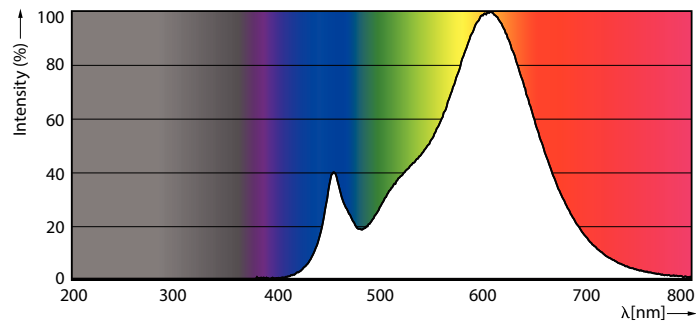

Photometric data

© 2023 Philips Lighting B.V. Page 10

Spectral Power Distribution Colour - ESS LEDspot 10W 1150lm E27 R80 827

General uniform lighting - ESS LEDspot 10W 1150lm E27 R80 827