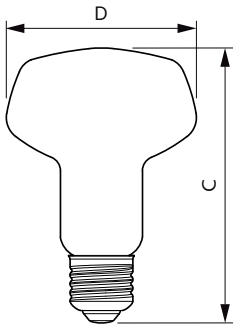

### Product data

General Information		Power Consumption	
Cap-Base	E27 [E27]	Lamp Current (Nom)	85 mA
Nominal lifetime	15,000 hour(s)	Wattage Equivalent	80 W
Switching Cycle	50,000	Starting Time (Nom)	0.5 s
Rated Lifetime (Hours)	15,000 hour(s)	Warm-up time to 60% light	instant full light s
Lighting Technology	LED	Power Factor (Fraction)	0.51
		Voltage (Nom)	220-240 V
Light Technical		Temperature	
Color Code	827 [CCT of 2700K]	T-Case Maximum (Nom)	85 °C
Color Code	827 [CCT of 2700K]		
Beam Angle (Nom)	120 degree(s)	Controls and Dimming	
Luminous Flux	1,150 lumen	Dimmable	No
Color Designation	Warm White (WW)		
Correlated Color Temperature (Nom)	2700 K	Mechanical and Housing	
Luminous Efficacy (rated) (Nom)	115.00 lm/W	Bulb Finish	Frosted
Color Consistency	<6	Bulb Shape	R80 [R 80mm]
Color rendering index (CRI)	80		
LLMF At End Of Nominal Lifetime (Nom)	70 %	Approval and Application	
Operating and Electrical		Suitable For Accent Lighting	No
Line Frequency	50 to 60 Hz	Energy Consumption kWh/1000 h	10 kWh
Input Frequency	50 to 60 Hz		

## Dimensional drawing

Product	D	C
ESS LEDspot 10W 1150lm E27 R80 827	80 mm	115 mm