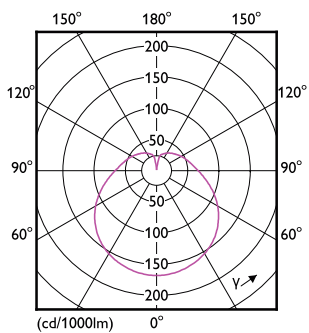

### Product data

General Information		Power Consumption	
Cap-Base	E27 [E27]	Lamp Current (Nom)	85 mA
Nominal lifetime	15,000 hour(s)	Wattage Equivalent	80 W
Switching Cycle	50,000	Starting Time (Nom)	0.5 s
Rated Lifetime (Hours)	15,000 hour(s)	Warm-up time to 60% light	instant full light s
Lighting Technology	LED	Power Factor (Fraction)	0.51
		Voltage (Nom)	220-240 V
Light Technical		Temperature	
Color Code	827 [CCT of 2700K]	T-Case Maximum (Nom)	85 °C
Color Code	827 [CCT of 2700K]		
Beam Angle (Nom)	120 degree(s)	Controls and Dimming	
Luminous Flux	1,150 lumen	Dimmable	No
Color Designation	Warm White (WW)		
Correlated Color Temperature (Nom)	2700 K	Mechanical and Housing	
Luminous Efficacy (rated) (Nom)	115.00 lm/W	Bulb Finish	Frosted
Color Consistency	<6	Bulb Shape	R80 [R 80mm]
Color rendering index (CRI)	80		
LLMF At End Of Nominal Lifetime (Nom)	70 %	Approval and Application	
Operating and Electrical		Suitable For Accent Lighting	No
Line Frequency	50 to 60 Hz	Energy Consumption kWh/1000 h	10 kWh
Input Frequency	50 to 60 Hz		

## Dimensional drawing

Product	D	C
ESS LEDspot 10W 1150lm E27 R80 827	80 mm	115 mm

## Photometric data

© 2023 Philips Lighting B.V. Page 10

Spectral Power Distribution Colour - ESS LEDspot 10W 1150lm E27 R80 827

General uniform lighting - ESS LEDspot 10W 1150lm E27 R80 827

Light Distribution Diagram - ESS LEDspot 10W 1150lm E27 R80 827