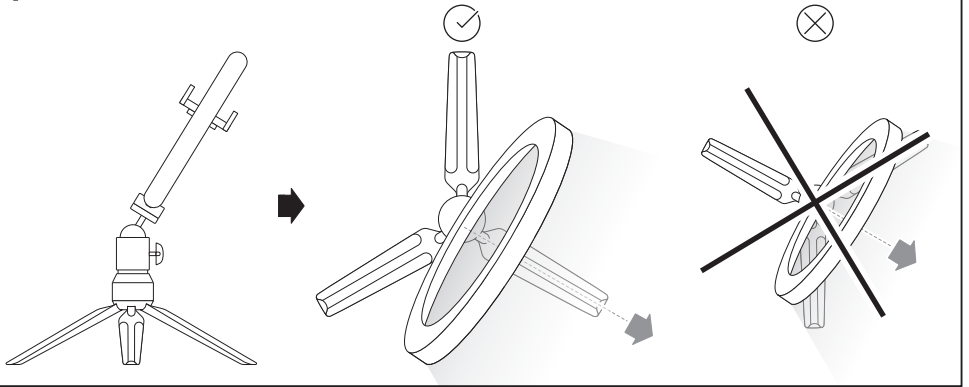

7

	EAN	This product contains a light source of energy efficiency class	Contained Light Source
MOBILE CAMERA LIGHT RING DESKTOPUSB	4058075666870	F