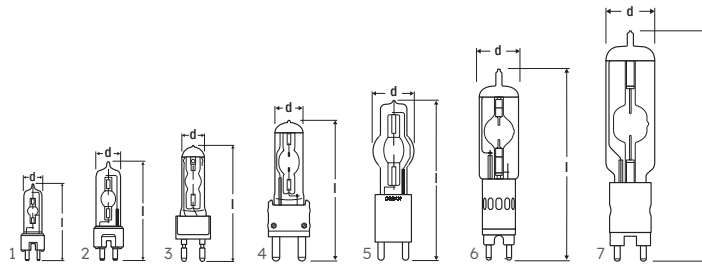

HMI® DIGITAL

Lamp Description	Product Number	Watts	Volts	Current (Amps)	Base	Lumens	Avg Rated Life (hrs)	Color Temp (K)¹	Diameter (d) (mm)	Length (l) (mm)	Operating Position	Line Drawing No.
HMI® DIGITAL 200W	55072	200	69	2.9	GZY9.5	16000	200	6900	20	80	Any	1
HMI® DIGITAL 400W	55073	400	75	5.3	GZY9.5	32500	650	6700	23	110	Any	2
HMI® DIGITAL 575W	55074	575	94	6.1	G22	49000	1000	6400	30	145	Any	3
HMI® DIGITAL 800W	55076	800	95	8.4	G22	69000	1000	6300	30	145	Any	3
HMI® DIGITAL 1200W	55077	1200	100	12	G38	110000	1000	6800	40	200	Any	4
HMI® DIGITAL 1600W	56782	1600	155	10.3	G22	144000	750	7250	42	173	Any	3
HMI® DIGITAL 1800W	55078	1800	140	13	G38	165000	750	6500	40	210	Any	4
HMI® DIGITAL 2500W	55182	2500	118	24.5	G38	220000	500	6300	60	220	Any	5
HMI® DIGITAL 4000W	55081	4000	195	24.5	G38	387000	500	5850	75	260	s135	5
HMI® DIGITAL 6000W	59584	6000	121	50	GX38	600000	500	6000	74	360	s135	6
HMI® DIGITAL 9000W	59941	9000	165	55	GX38	875000	400	6000	80	380	s135	6
HMI® DIGITAL 18000W	59585	18000	232	78	GX51	1600000	350	6000	100	495	s135	7

HMI® single-end (other)

HMI® 2500W/SE/XS	54070	2500	115	25.6	G38	220000	500	6000	60	225	Any	5
HMI® 4000W/SE/XS	54321	4000	200	24	G38	380000	500	6000	75	250	s135	5
HMI® 12000W/SE/XS	54113	12000	160	84	GX38	1150000	500	6000	100	450	s135	6
HMI® 18000W/SE GX51	54324	18000	225	88	GX51	1600000	350	6000	100	495	s135	7

¹ Designed to approximate daylight color temperature (5600K to 6200K) inside of a fixture. Color temperature will vary based on the ballast used and its operating frequency.

HMI® double-end