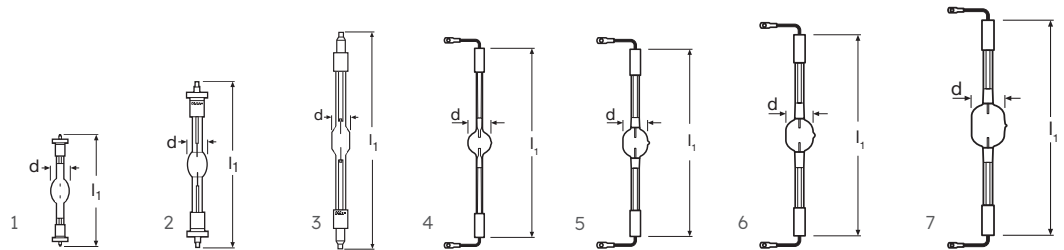

¹ Designed to approximate daylight color temperature (5600K to 6200K) inside of a fixture. Color temperature will vary based on the ballast used and its operating frequency.

HMI® double-end

Lamp Description	Product Number	Watts	Volts	Current (Amps)	Base	Lumens	Avg Rated Life (hrs)	Color Temp (K)	Diameter (d) (mm)	Length (l) (mm)	Operating Position	Line Drawing No.
HMI® 575W/DXS	54313	575	95	7	SFc10-4	49000	1000	6000	21	135	Any	1
HMI® 1200W/DXS	55139	1200	100	13.8	SFc15.5	110000	1000	6000	27	220	Any	2
HMI® 2500W/S XS	54068	2500	115	25.6	SFa21-12	240000	500	6000	31.5	210	p30	3
HMI® 2500W/DXS	54265	2500	115	25.6	SFa21	240000	500	6000	31.5	355	p30	3
HMI® 4000W/DXS	54314	4000	200	24	SFa21	380000	500	6000	36	405	p15	3
HMI® 6000W/DXS	54315	6000	123	55	S25.5	570000	500	6000	54	450	p15	4
HMI® 12000W/DXS	54316	12000	160	84	S30	1150000	500	6000	64	470	p15	5
HMI® 18000W/DXS	54213	18000	225	86	S30	1700000	500	6000	70	500	p15	6
HMI® 24000W/DXS	54325	24000	280	88	S30	2300000	500	6000	83	500	p15	7