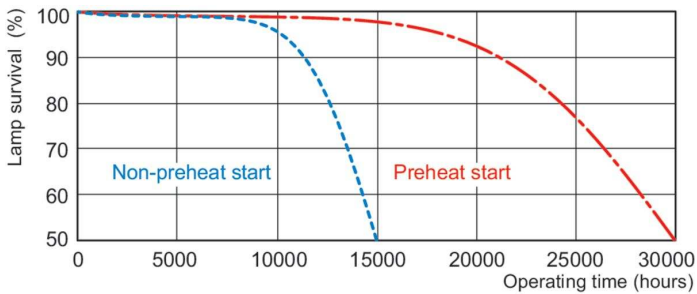

Lifetime

Life Expectancy Diagram - MASTER TL5 HO 24W/840 SLV/40