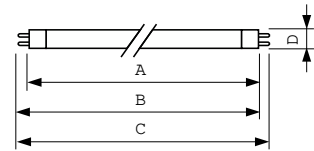

Product data

General Information		Operating and Electrical	
Cap-Base	G5	Power Consumption	22.7 W
Features	na [Not Applicable]	Lamp Current (Nom)	0.295 A
Flux measurement reference	Sphere		
Light Technical		Controls and Dimming	
Color Code	840 [CCT of 4000K]	Dimmable	Yes
Luminous Flux	1,700 lm		
Color Designation	Cool White (CW)	Mechanical and Housing	
Chromaticity Coordinate X (Nom)	0.38	Bulb Shape	T5
Chromaticity Coordinate Y (Nom)	0.38		
Correlated Color Temperature (Nom)	4000 K	Approval and Application	
Luminous Efficacy (rated) (Nom)	76 lm/W	Energy Efficiency Class	G
Color rendering index (CRI)	82	Mercury (Hg) Content (Nom)	1.2 mg
		Energy Consumption kWh/1000 h	23 kWh
		EPREL Registration Number	423555

Numerator - Quantity Per Pack	1
EAN/UPC - Product/Case	8711500639608
Numerator - Packs per outer box	40
EAN/UPC - Case	8711500867841

Dimensional drawing

Product	D (max)	A (max)	B (max)	B (min)	C (max)
MASTER TL5 HO 24W/840 SLV/40	17 mm	549.0 mm	556.1 mm	553.7 mm	563.2 mm