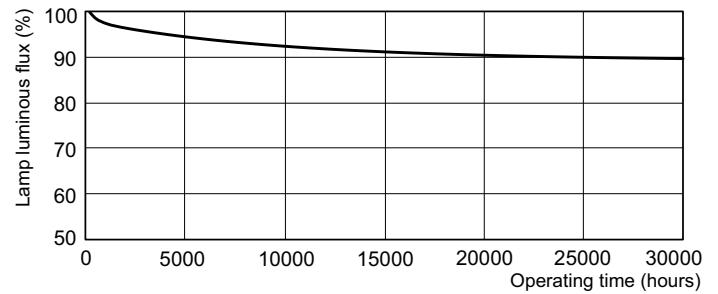

Product data

General Information		Operating and Electrical	
Cap-Base	G5	Power Consumption	22.7 W
Features	na [Not Applicable]	Lamp Current (Nom)	0.295 A
Flux measurement reference	Sphere		
Light Technical		Controls and Dimming	
Color Code	840 [CCT of 4000K]	Dimmable	Yes
Luminous Flux	1,700 lm		
Color Designation	Cool White (CW)	Mechanical and Housing	
Chromaticity Coordinate X (Nom)	0.38	Bulb Shape	T5
Chromaticity Coordinate Y (Nom)	0.38		
Correlated Color Temperature (Nom)	4000 K	Approval and Application	
Luminous Efficacy (rated) (Nom)	76 lm/W	Energy Efficiency Class	G
Color rendering index (CRI)	82	Mercury (Hg) Content (Nom)	1.2 mg
		Energy Consumption kWh/1000 h	23 kWh
		EPREL Registration Number	423555

Photometric data

Spectral Power Distribution Colour - MASTER TL5 HO 24W/840 SLV/40

Lifetime

Life Expectancy Diagram - MASTER TL5 HO 24W/840 SLV/40

Lumen Maintenance Diagram - MASTER TL5 HO 24W/840 SLV/40

MASTER TL5 High Output