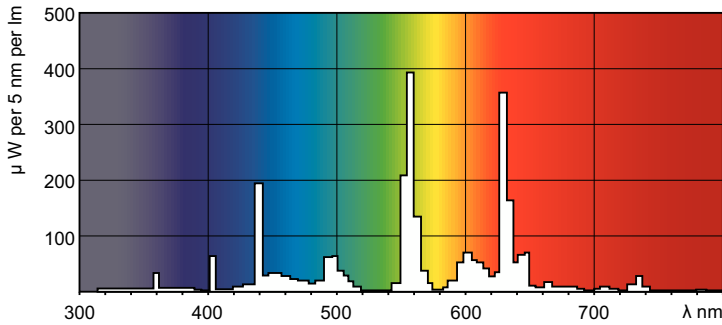

Product data

General Information		Operating and Electrical	
Cap-Base	G5	Power Consumption	22.7 W
Features	na [Not Applicable]	Lamp Current (Nom)	0.295 A
Flux measurement reference	Sphere		
Light Technical		Controls and Dimming	
Color Code	840 [CCT of 4000K]	Dimmable	Yes
Luminous Flux	1,700 lm		
Color Designation	Cool White (CW)	Mechanical and Housing	
Chromaticity Coordinate X (Nom)	0.38	Bulb Shape	T5
Chromaticity Coordinate Y (Nom)	0.38		
Correlated Color Temperature (Nom)	4000 K	Approval and Application	
Luminous Efficacy (rated) (Nom)	76 lm/W	Energy Efficiency Class	G
Color rendering index (CRI)	82	Mercury (Hg) Content (Nom)	1.2 mg
		Energy Consumption kWh/1000 h	23 kWh
		EPREL Registration Number	423555

MASTER TL5 High Output

Product Data	
Order product name	MASTER TL5 HO 24W/840 SLV/40
Full product name	MASTER TL5 HO 24W/840 SLV/40
Full product code	871150063960855
Order code	927928084055
Material Nr. (12NC)	927928084055

Photometric data

Spectral Power Distribution Colour - MASTER TL5 HO 24W/840 SLV/40

Lifetime

Life Expectancy Diagram - MASTER TL5 HO 24W/840 SLV/40

Lumen Maintenance Diagram - MASTER TL5 HO 24W/840 SLV/40

MASTER TL5 High Output