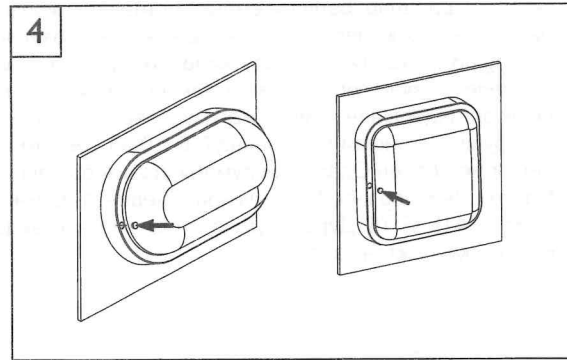

Philips and the Philips shield emblem are registered trademarks of Koninklijke Philips N.V.

Signify Luminares (Shanghai) Co. Ltd.
Address: 2F, Building 1, No. 2555 Hechuan Road, Minhang District, Shanghai,
200233, P.R. China

PHILIPS