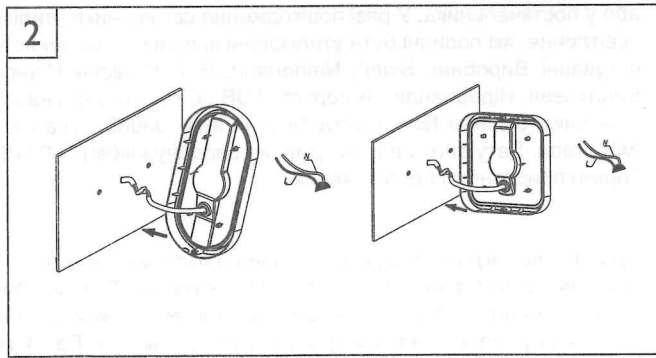

Philips and the Philips shield emblem are registered trademarks of Koninklijke Philips N.V.

Signify Luminares (Shanghai) Co. Ltd.
Address: 2F, Building 1, No. 2555 Hechuan Road, Minhang District, Shanghai,
200233, P.R. China

PHILIPS