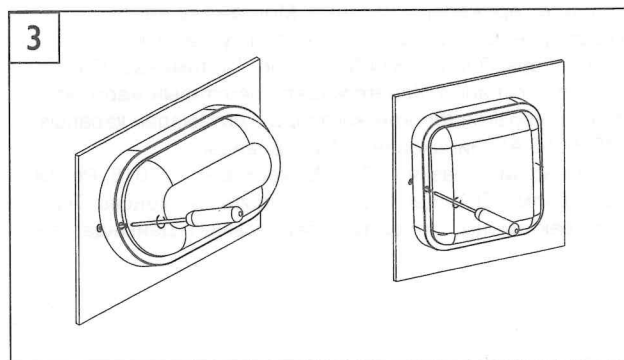

Philips and the Philips shield emblem are registered trademarks of Koninklijke Philips N.V.

Signify Luminares (Shanghai) Co. Ltd.
Address: 2F, Building 1, No. 2555 Hechuan Road, Minhang District, Shanghai,
200233, P.R. China

PHILIPS