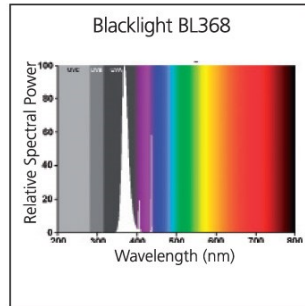

Blacklight BL368 Compact Lynx-s 9W BL368 0025411

PHOTOMETRY