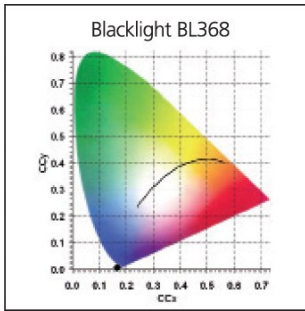

Blacklight BL368 Compact Lynx-s 9W BL368 0025411

PHOTOMETRY