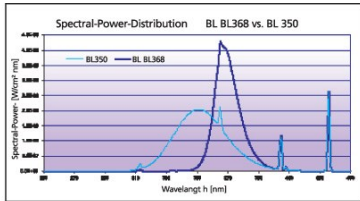

Blacklight BL368 Compact Lynx-s 9W BL368 0025411

PHOTOMETRY