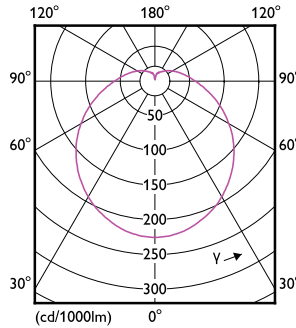

Photometric data

Light Distribution Diagram - ESS LEDspot 9W 980lm E27 R63 865

General uniform lighting - ESS LEDspot 9W 980lm E27 R63 865