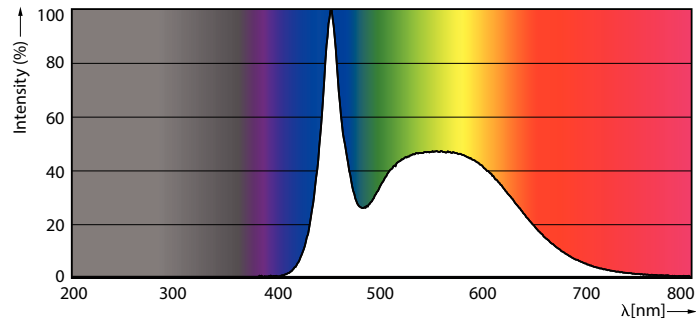

Photometric data

Spectral Power Distribution Colour - ESS LEDspot 9W 980lm E27 R63 865

General uniform lighting - ESS LEDspot 9W 980lm E27 R63 865