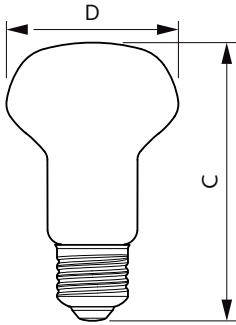

CorePro LEDspot MV

EU RoHS compliant	Yes
Product Data	
Full product code	871951431202900
Order product name	ESS LEDspot 9W 980lm E27 R63 865
Order code	929002966087
Numerator - Quantity Per Pack	1

Numerator - Packs per outer box	12
Material number (12NC)	929002966087
Full product name	ESS LEDspot 9W 980lm E27 R63 865
EAN/UPC - Case	8719514312036

Dimensional drawing

Product	D	C
ESS LEDspot 9W 980lm E27 R63 865	63 mm	102 mm