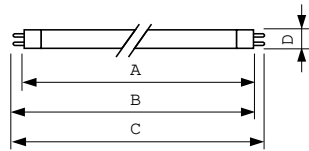

### Product data

General Information		Operating and Electrical	
Cap-Base	G5	Power Consumption	79.8 W
Features	HO Alto® [High Output Alto]	Lamp Current (Nom)	0.530 A
Flux measurement reference	Sphere		
Light Technical		Controls and Dimming	
Color Code	840 [CCT of 4000K]	Dimmable	Yes
Luminous Flux	6,550 lm		
Color Designation	Cool White (CW)	Mechanical and Housing	
Chromaticity Coordinate X (Nom)	0.38	Bulb Shape	T5
Chromaticity Coordinate Y (Nom)	0.38		
Correlated Color Temperature (Nom)	4000 K	Approval and Application	
Luminous Efficacy (rated) (Nom)	82 lm/W	Energy Efficiency Class	G
Color rendering index (CRI)	81	Mercury (Hg) Content (Nom)	1.2 mg
		Energy Consumption kWh/1000 h	80 kWh
		EPREL Registration Number	423571

## Dimensional drawing

Product	D (max)	A (max)	B (max)	B (min)	C (max)
MASTER TL5 HO 80W/840 SLV/40	17 mm	1,449.0 mm	1,456.1 mm	1,453.7 mm	1,463.2 mm