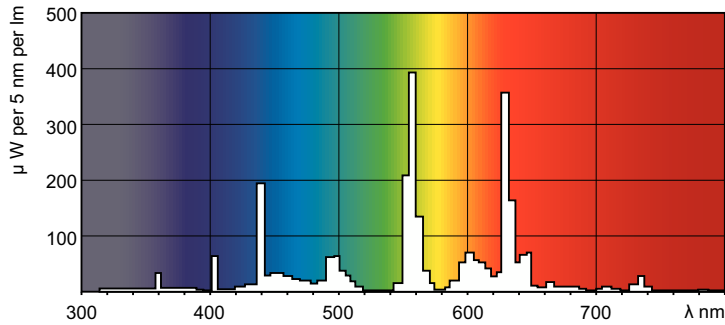

### Product data

General Information		Operating and Electrical	
Cap-Base	G5	Power Consumption	79.8 W
Features	HO Alto® [High Output Alto]	Lamp Current (Nom)	0.530 A
Flux measurement reference	Sphere		
Light Technical		Controls and Dimming	
Color Code	840 [CCT of 4000K]	Dimmable	Yes
Luminous Flux	6,550 lm		
Color Designation	Cool White (CW)	Mechanical and Housing	
Chromaticity Coordinate X (Nom)	0.38	Bulb Shape	T5
Chromaticity Coordinate Y (Nom)	0.38		
Correlated Color Temperature (Nom)	4000 K	Approval and Application	
Luminous Efficacy (rated) (Nom)	82 lm/W	Energy Efficiency Class	G
Color rendering index (CRI)	81	Mercury (Hg) Content (Nom)	1.2 mg
		Energy Consumption kWh/1000 h	80 kWh
		EPREL Registration Number	423571

## Product Data

Order product name	MASTER TL5 HO 80W/840 SLV/40
Full product name	MASTER TL5 HO 80W/840 SLV/40
Full product code	871150071045155
Order code	927929584057
Material Nr. (12NC)	927929584057

## Photometric data

Spectral Power Distribution Colour - MASTER TL5 HO 80W/840 SLV/40