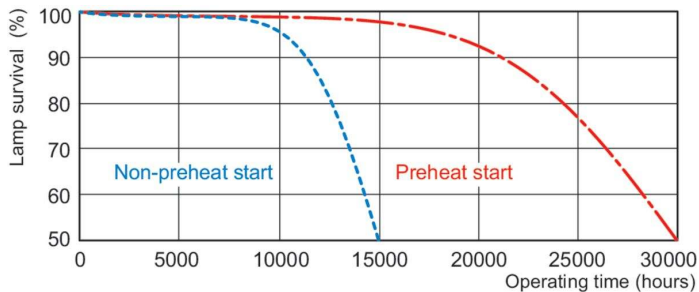

Lifetime

Life Expectancy Diagram - MASTER TL5 HO 80W/840 SLV/40