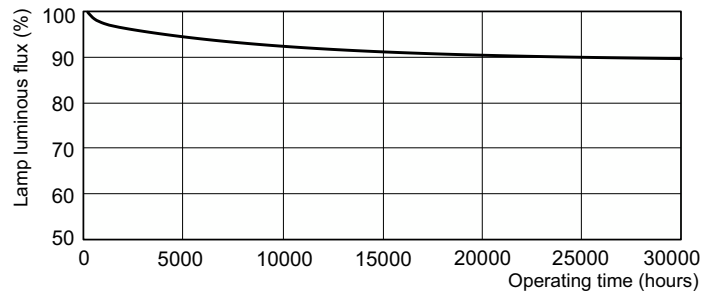

Lumen Maintenance Diagram - MASTER TL5 HO 80W/840 SLV/40