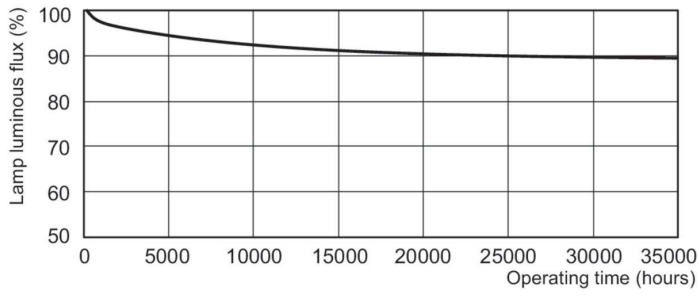

MASTER TL5 High Efficiency

Lifetime

Lumen Maintenance Diagram - MASTER TL5 HE 21W/830 SLV/40