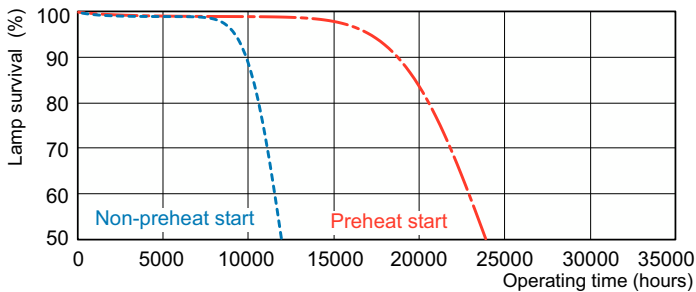

Product data

General Information		Operating and Electrical	
Cap-Base	G5	Power Consumption	20.8 W
Features	na [Not Applicable]	Lamp Current (Nom)	0.165 A
Flux measurement reference	Sphere		
Light Technical		Controls and Dimming	
Color Code	830 [CCT of 3000K]	Dimmable	Yes
Luminous Flux	1,900 lm		
Color Designation	Warm White (WW)	Mechanical and Housing	
Chromaticity Coordinate X (Nom)	0.44	Bulb Shape	T5
Chromaticity Coordinate Y (Nom)	0.403		
Correlated Color Temperature (Nom)	3000 K	Approval and Application	
Luminous Efficacy (rated) (Nom)	90 lm/W	Energy Efficiency Class	G
Color rendering index (CRI)	82	Mercury (Hg) Content (Nom)	1.2 mg
		Energy Consumption kWh/1000 h	21 kWh
		EPREL Registration Number	423452

Photometric data

Spectral Power Distribution Colour - MASTER TL5 HE 21W/830 SLV/40

Lifetime

Life Expectancy Diagram - MASTER TL5 HE 21W/830 SLV/40

Life Expectancy Diagram - MASTER TL5 HE 21W/830 SLV/40

MASTER TL5 High Efficiency