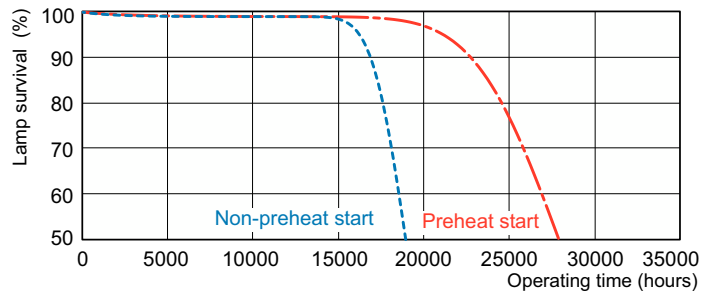

Product data

General Information		Operating and Electrical	
Cap-Base	G5	Power Consumption	20.8 W
Features	na [Not Applicable]	Lamp Current (Nom)	0.165 A
Flux measurement reference	Sphere		
Light Technical		Controls and Dimming	
Color Code	830 [CCT of 3000K]	Dimmable	Yes
Luminous Flux	1,900 lm		
Color Designation	Warm White (WW)	Mechanical and Housing	
Chromaticity Coordinate X (Nom)	0.44	Bulb Shape	T5
Chromaticity Coordinate Y (Nom)	0.403		
Correlated Color Temperature (Nom)	3000 K	Approval and Application	
Luminous Efficacy (rated) (Nom)	90 lm/W	Energy Efficiency Class	G
Color rendering index (CRI)	82	Mercury (Hg) Content (Nom)	1.2 mg
		Energy Consumption kWh/1000 h	21 kWh
		EPREL Registration Number	423452

Photometric data

Spectral Power Distribution Colour - MASTER TL5 HE 21W/830 SLV/40

Lifetime

Life Expectancy Diagram - MASTER TL5 HE 21W/830 SLV/40

Life Expectancy Diagram - MASTER TL5 HE 21W/830 SLV/40

MASTER TL5 High Efficiency