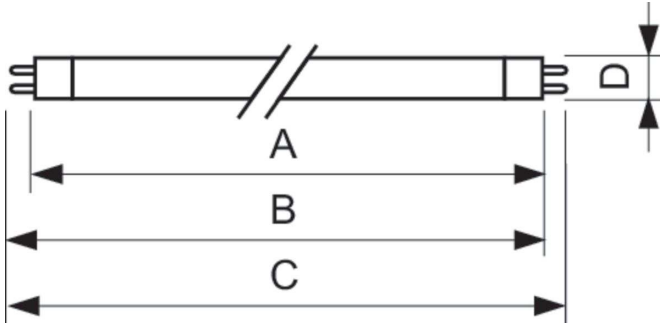

MASTER TL5 High Efficiency

MASTER TL5 HE 21W/830 SLV/40

This TL5 lamp (tube diameter 16 mm) has a high luminous efficacy, resulting in low energy consumption. The High Efficiency TL5 lamp offers excellent lumen maintenance and good color rendering. Application areas are offices, industry, public and governmental buildings, schools, hospitals and indoor sports lighting.

Product data

General Information		Operating and Electrical	
Cap-Base	G5	Power Consumption	20.8 W
Features	na [Not Applicable]	Lamp Current (Nom)	0.165 A
Flux measurement reference	Sphere		
Light Technical		Controls and Dimming	
Color Code	830 [CCT of 3000K]	Dimmable	Yes
Luminous Flux	1,900 lm		
Color Designation	Warm White (WW)	Mechanical and Housing	
Chromaticity Coordinate X (Nom)	0.44	Bulb Shape	T5
Chromaticity Coordinate Y (Nom)	0.403		
Correlated Color Temperature (Nom)	3000 K	Approval and Application	
Luminous Efficacy (rated) (Nom)	90 lm/W	Energy Efficiency Class	G
Color rendering index (CRI)	82	Mercury (Hg) Content (Nom)	1.2 mg
		Energy Consumption kWh/1000 h	21 kWh
		EPREL Registration Number	423452

MASTER TL5 High Efficiency

Product Data	
Order product name	MASTER TL5 HE 21W/830 SLV/40
Full product name	MASTER TL5 HE 21W/830 SLV/40
Full product code	871150063942455
Order code	927926283055
Material Nr. (12NC)	927926283055

Numerator - Quantity Per Pack	1
EAN/UPC - Product/Case	8711500639424
Numerator - Packs per outer box	40
EAN/UPC - Case	8711500867544

Dimensional drawing

Product	D (max)	A (max)	B (max)	B (min)	C (max)
MASTER TL5 HE 21W/830 SLV/40	17 mm	849.0 mm	856.1 mm	853.7 mm	863.2 mm