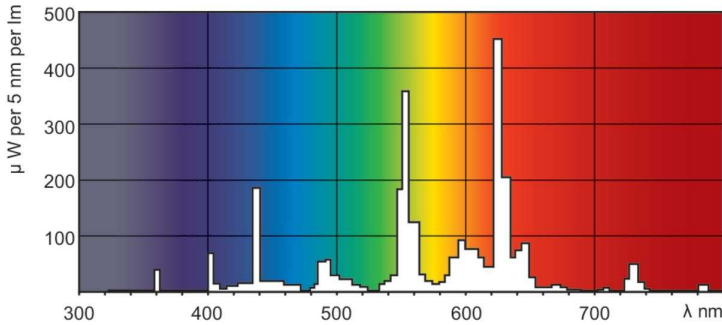

Product data

General Information		Operating and Electrical	
Cap-Base	G5	Power Consumption	20.8 W
Features	na [Not Applicable]	Lamp Current (Nom)	0.165 A
Flux measurement reference	Sphere		
Light Technical		Controls and Dimming	
Color Code	830 [CCT of 3000K]	Dimmable	Yes
Luminous Flux	1,900 lm		
Color Designation	Warm White (WW)	Mechanical and Housing	
Chromaticity Coordinate X (Nom)	0.44	Bulb Shape	T5
Chromaticity Coordinate Y (Nom)	0.403		
Correlated Color Temperature (Nom)	3000 K	Approval and Application	
Luminous Efficacy (rated) (Nom)	90 lm/W	Energy Efficiency Class	G
Color rendering index (CRI)	82	Mercury (Hg) Content (Nom)	1.2 mg
		Energy Consumption kWh/1000 h	21 kWh
		EPREL Registration Number	423452

MASTER TL5 High Efficiency

Product Data	
Order product name	MASTER TL5 HE 21W/830 SLV/40
Full product name	MASTER TL5 HE 21W/830 SLV/40
Full product code	871150063942455
Order code	927926283055
Material Nr. (12NC)	927926283055

Photometric data

Spectral Power Distribution Colour - MASTER TL5 HE 21W/830 SLV/40

Lifetime

Life Expectancy Diagram - MASTER TL5 HE 21W/830 SLV/40

Life Expectancy Diagram - MASTER TL5 HE 21W/830 SLV/40

MASTER TL5 High Efficiency