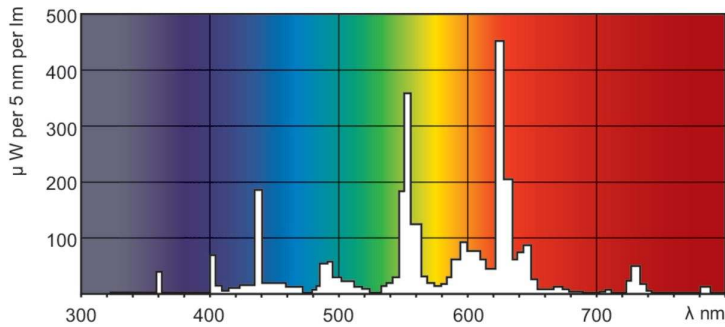

Product data

General Information		Operating and Electrical	
Cap-Base	G5	Power Consumption	22.7 W
Features	na [Not Applicable]	Lamp Current (Nom)	0.295 A
Flux measurement reference	Sphere		
Light Technical		Controls and Dimming	
Color Code	830 [CCT of 3000K]	Dimmable	Yes
Luminous Flux	1,700 lm		
Color Designation	Warm White (WW)	Mechanical and Housing	
Chromaticity Coordinate X (Nom)	0.44	Bulb Shape	T5
Chromaticity Coordinate Y (Nom)	0.403		
Correlated Color Temperature (Nom)	3000 K	Approval and Application	
Luminous Efficacy (rated) (Nom)	76 lm/W	Energy Efficiency Class	G
Color rendering index (CRI)	82	Mercury (Hg) Content (Nom)	1.2 mg
		Energy Consumption kWh/1000 h	23 kWh
		EPREL Registration Number	423553

MASTER TL5 High Output

Product Data

Order product name	MASTER TL5 HO 24W/830 SLV/40
Full product name	MASTER TL5 HO 24W/830 SLV/40
Full product code	87115006395855
Order code	927928083055
Material Nr. (12NC)	927928083055

Photometric data

Spectral Power Distribution Colour - MASTER TL5 HO 24W/830 SLV/40

Lifetime

Life Expectancy Diagram - MASTER TL5 HO 24W/830 SLV/40

Lumen Maintenance Diagram - MASTER TL5 HO 24W/830 SLV/40

MASTER TL5 High Output