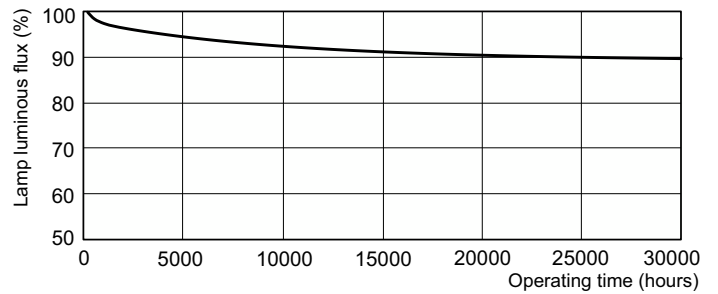

Product data

General Information		Operating and Electrical	
Cap-Base	G5	Power Consumption	22.7 W
Features	na [Not Applicable]	Lamp Current (Nom)	0.295 A
Flux measurement reference	Sphere		
Light Technical		Controls and Dimming	
Color Code	830 [CCT of 3000K]	Dimmable	Yes
Luminous Flux	1,700 lm		
Color Designation	Warm White (WW)	Mechanical and Housing	
Chromaticity Coordinate X (Nom)	0.44	Bulb Shape	T5
Chromaticity Coordinate Y (Nom)	0.403		
Correlated Color Temperature (Nom)	3000 K	Approval and Application	
Luminous Efficacy (rated) (Nom)	76 lm/W	Energy Efficiency Class	G
Color rendering index (CRI)	82	Mercury (Hg) Content (Nom)	1.2 mg
		Energy Consumption kWh/1000 h	23 kWh
		EPREL Registration Number	423553

Photometric data

Spectral Power Distribution Colour - MASTER TL5 HO 24W/830 SLV/40

Lifetime

Life Expectancy Diagram - MASTER TL5 HO 24W/830 SLV/40

Lumen Maintenance Diagram - MASTER TL5 HO 24W/830 SLV/40

MASTER TL5 High Output