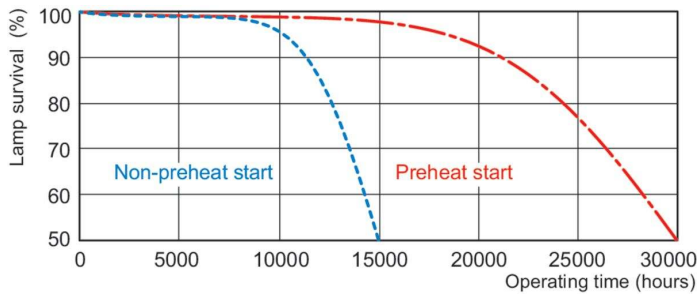

Lifetime

Life Expectancy Diagram - MASTER TL5 HO 24W/830 SLV/40