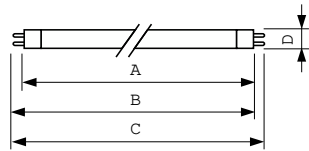

Product data

General Information		Operating and Electrical	
Cap-Base	G5	Power Consumption	22.7 W
Features	na [Not Applicable]	Lamp Current (Nom)	0.295 A
Flux measurement reference	Sphere		
Light Technical		Controls and Dimming	
Color Code	830 [CCT of 3000K]	Dimmable	Yes
Luminous Flux	1,700 lm		
Color Designation	Warm White (WW)	Mechanical and Housing	
Chromaticity Coordinate X (Nom)	0.44	Bulb Shape	T5
Chromaticity Coordinate Y (Nom)	0.403		
Correlated Color Temperature (Nom)	3000 K	Approval and Application	
Luminous Efficacy (rated) (Nom)	76 lm/W	Energy Efficiency Class	G
Color rendering index (CRI)	82	Mercury (Hg) Content (Nom)	1.2 mg
		Energy Consumption kWh/1000 h	23 kWh
		EPREL Registration Number	423553

Numerator - Quantity Per Pack	1
EAN/UPC - Product/Case	8711500639585
Numerator - Packs per outer box	40
EAN/UPC - Case	8711500867759

Dimensional drawing

Product	D (max)	A (max)	B (max)	B (min)	C (max)
MASTER TL5 HO 24W/830 SLV/40	17 mm	549.0 mm	556.1 mm	553.7 mm	563.2 mm